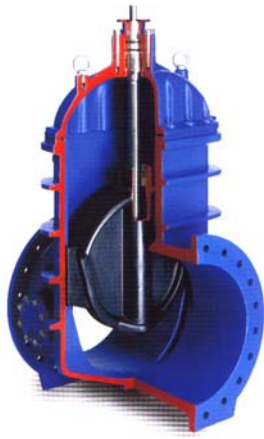

**Gate Valves
DN25 - 600**

**Check Valves
DN32 - 400**

**Butterfly valves
DN40 - 1600**

**(1st of May, 2004.: celebration of join to the European Union
in Budapest, on the Elisabeth – Bridge)**

**We are very proud of AVK valve that was a main character
of the celebration of join to the European Union in Hungary.**

Tapping Saddles DN80 – 300
*available in under pressure
execution as well*

Air Valves DN15 – 200
also for potable and sewage water

**Orion pipe couplings
DN50 – 300**
*with tensile resistant
couplings, too*